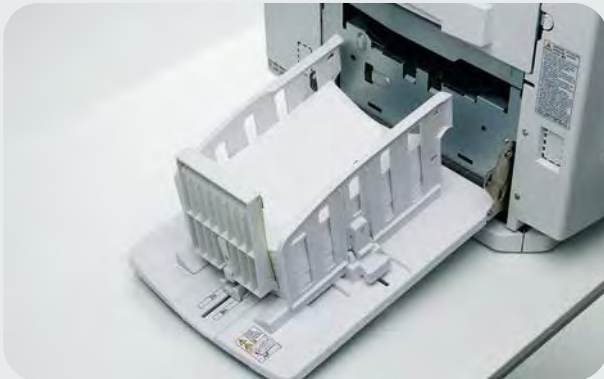

Fast, durable and cost-efficient

Outstanding productivity & quality

The DD 3324/DD 3344 offers an exceptional output speed of 130 pages per minute, which helps high-volume printers maximise their productivity. In addition, both A4 and A3 input can be handled easily and the device fits on a desk close to the operator. Thanks to Gestetner's increased scanning resolution of 600 x 660 dpi, the results truly stand out.

Reliability

You need real reliability for high volume printing, and with this device, that's exactly what you get. A dependable workhorse, it will keep your everyday operations running smoothly.